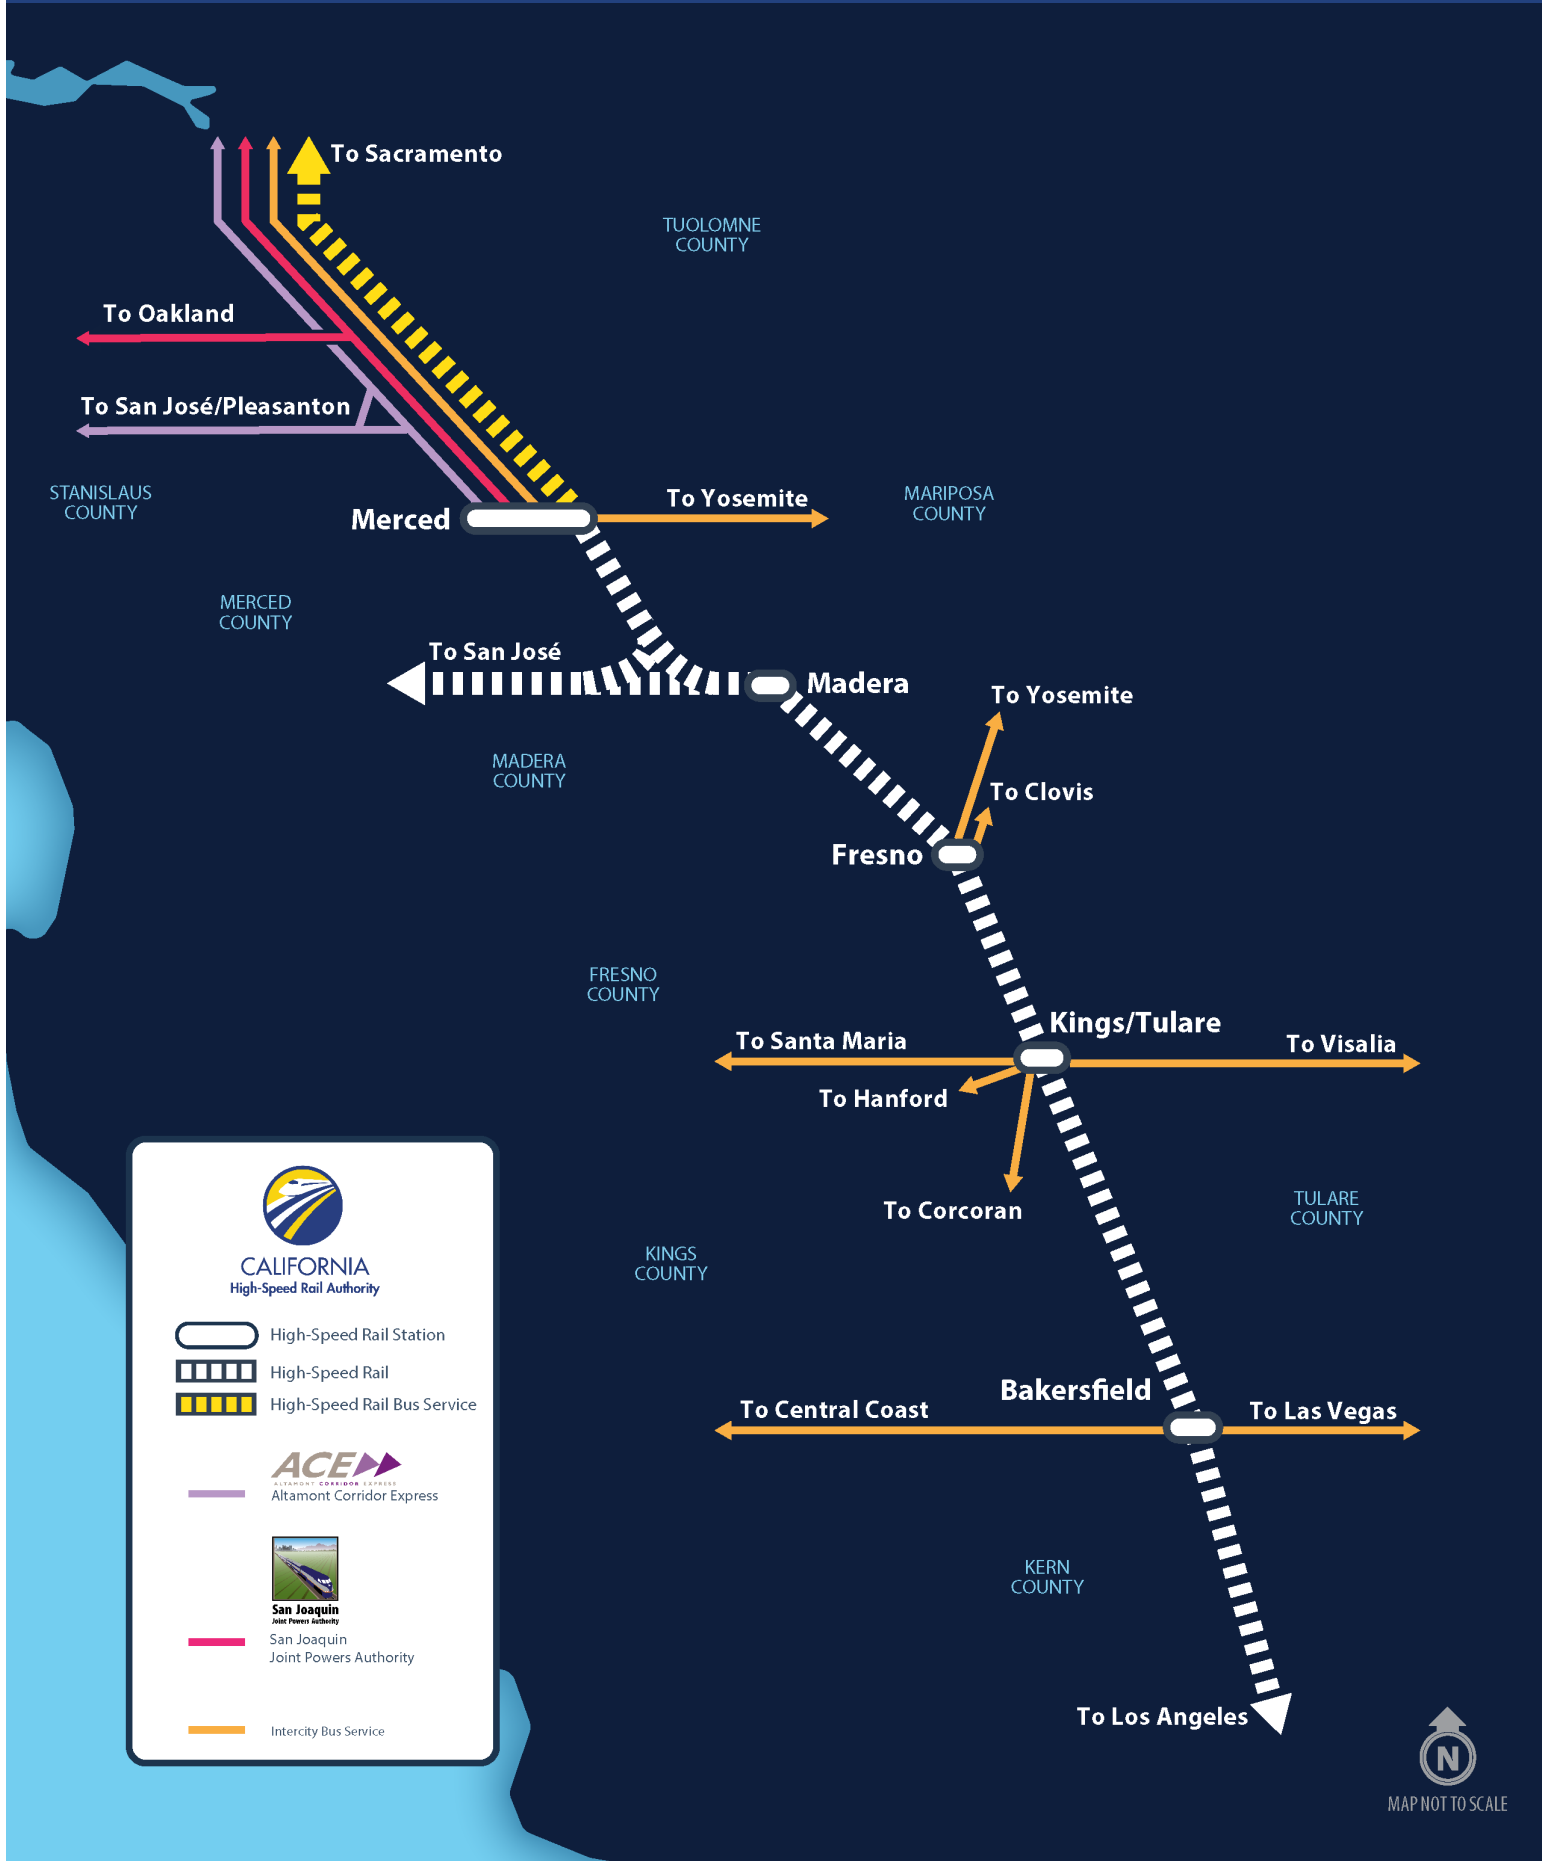

CALIFORNIA HIGH-SPEED RAIL CENTRAL CALIFORNIA

Connectivity Along the Proposed Alignment

CALIFORNIA
High-Speed Rail Authority

- High-Speed Rail Station
- High-Speed Rail
- High-Speed Rail Bus Service
- ACE Altamont Corridor Express
- San Joaquin Joint Powers Authority
- Intercity Bus Service